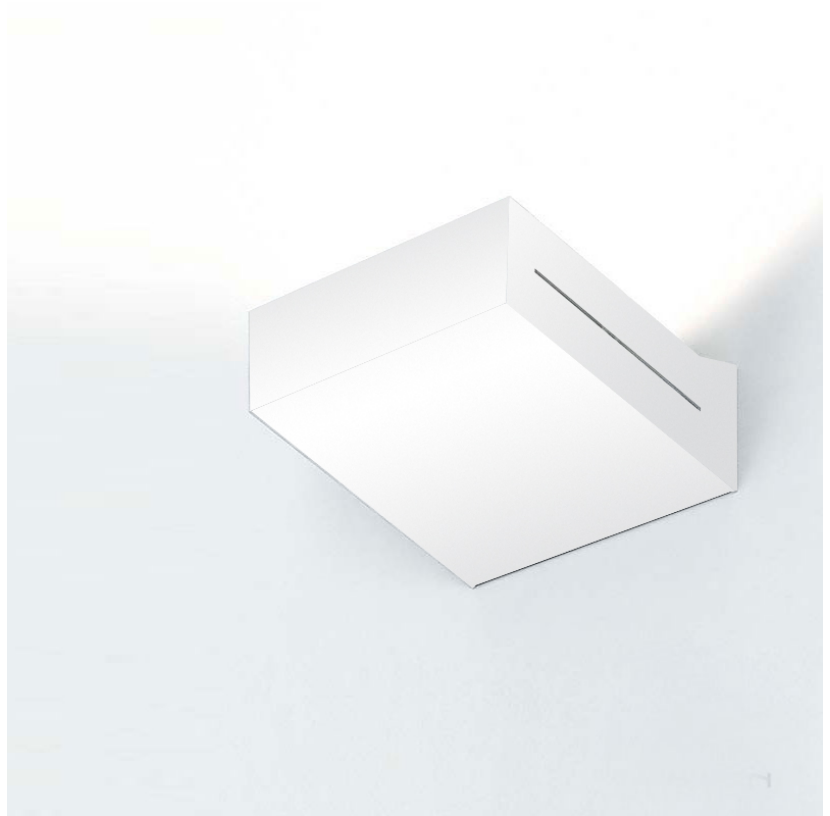

NEVA SURFACE

D93165

PROJECT
TYPE
NOTES
QUANTITY
DATE

GENERAL

Series: Neva
Brand: Milan
Division: Design
Mounting Type: Surface
Mounting Location: Wall
Subcategory: Uplight

PHYSICAL

Shape: Rectangle
Length (mm): 128
Length (in): 5 1/16
Height (mm): 85
Height (in): 3 3/8
Extension (mm): 117
Extension (in): 4 5/8
Light Distribution: Direct / Indirect
Weight (kg): 1.4
Weight (lbs): 3
Fixture Finish: WHI
Fixture Material: Metal

ELECTRICAL

Lamp Type: LED
Max. Wattage Per Lamp (W): 10
Dimming: Non-Dimmable
Driver Included: Yes
Driver Location: Integrated
Driver Type: Constant Current
Driver Class: Class 2
Housing: ENCP3
Input Voltage (V): 120
Upon Request: Dimmable option available with remote driver upon request

LED

Number of LEDs: 1
Color Temperature (°K): 2700
Nominal Lumen (lm): 1010
CRI: >80 CRI

OPTICAL

Reflector°: 50

RATINGS AND CERTIFICATIONS

Certified By: CSA Certified to UL and CSA Standards
IP rating: IP20

128mm 5 1/16"

108mm 4 1/4"

J-Box cover plate
Included

108mm 4 1/4"

85mm 3 3/8"

117mm 4 5/8"